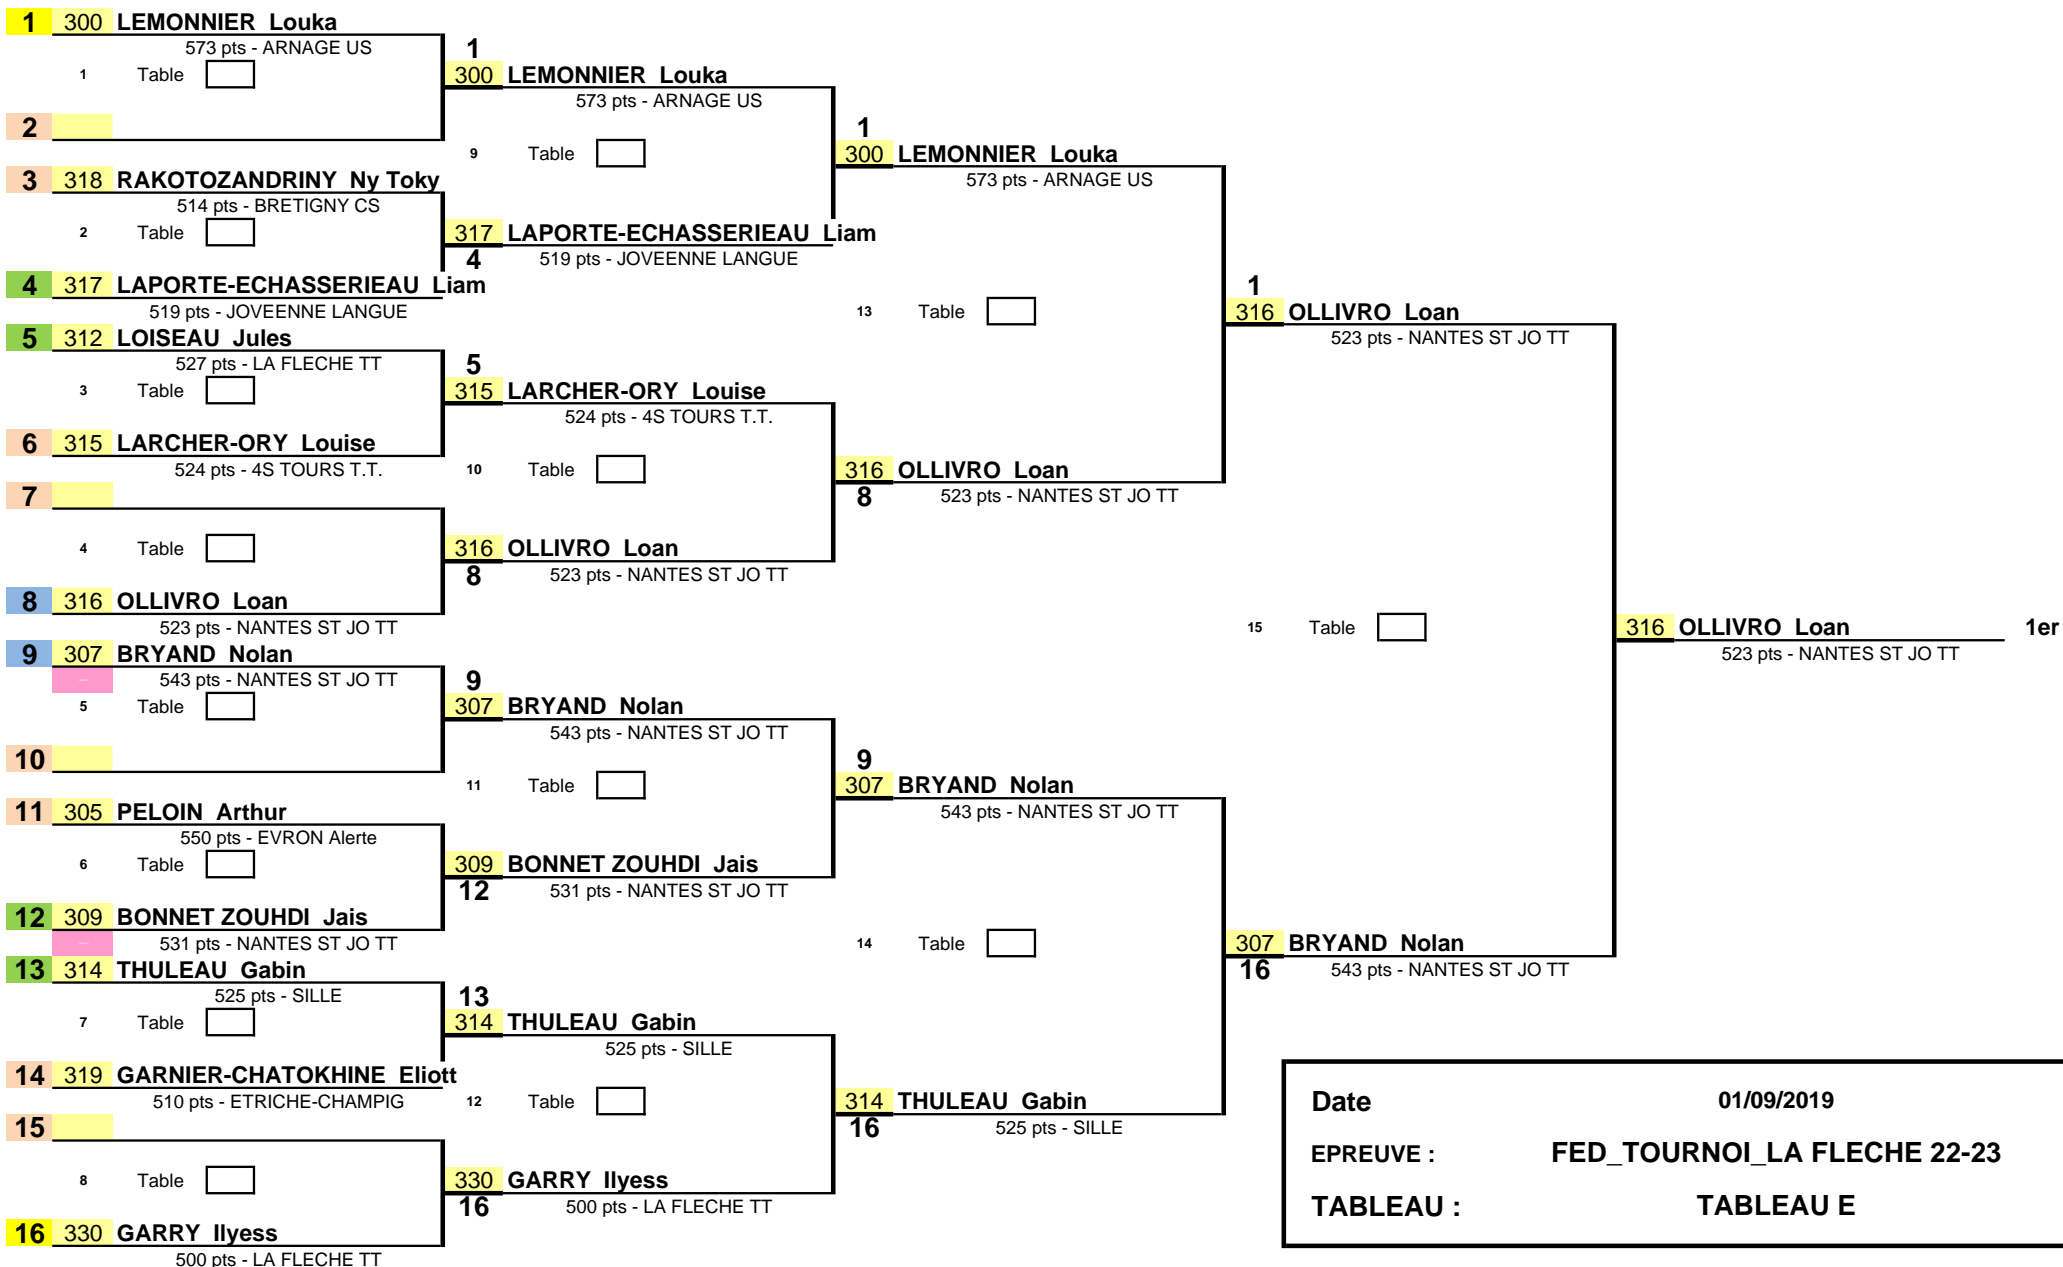

1/8 de Finale

1/4 de Finale

1/2 Finale

Finale

This document was created with the Win2PDF "Print to PDF" printer available at

<https://www.win2pdf.com>

This version of Win2PDF 10 is for evaluation and non-commercial use only.